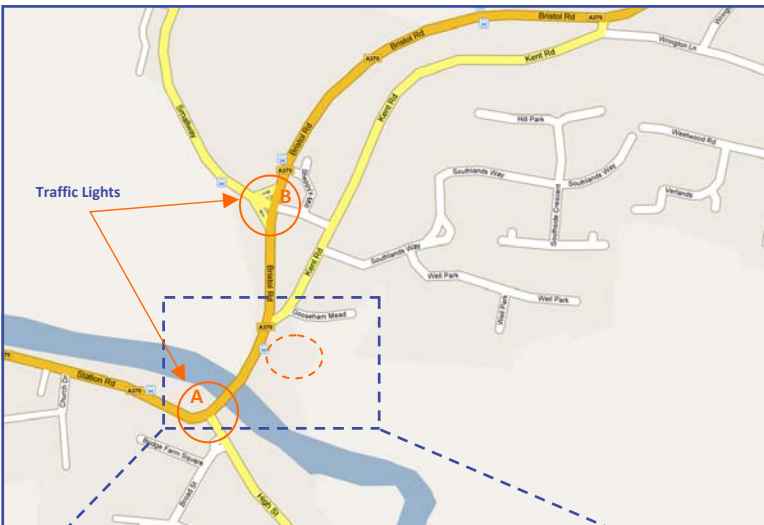

Mendip Outdoor Pursuits | Direction to Congresbury Yeo

Directions to Congresbury from M5 J21

- Head towards Bristol along A370
- At the traffic lights (A) continue towards Bristol (A370)
- After the traffic lights cross the river then take the first right turn
- Take the next immediate right
- Enter the car park

Directions to Congresbury from Bristol

- Leave Bristol along A370 following signs for Weston-S-Mare
- In Congresbury you will pass through traffic lights (B)
- After the traffic lights take the first turning on the left
- Take the next immediate right
- Enter the car park

These Directions should be used in conjunction with a road atlas | The nearest postcode for GPS is BS49 5BX

MENDIP OUTDOOR PURSUITS, The Warehouse, Silver Street, Congresbury, Bristol BS49 5EY a.
 01934 834877 t.
 01934 834888 f.
 info@mendipoutdoorpursuits.co.uk e.
 www.mendipoutdoorpursuits.co.uk w.