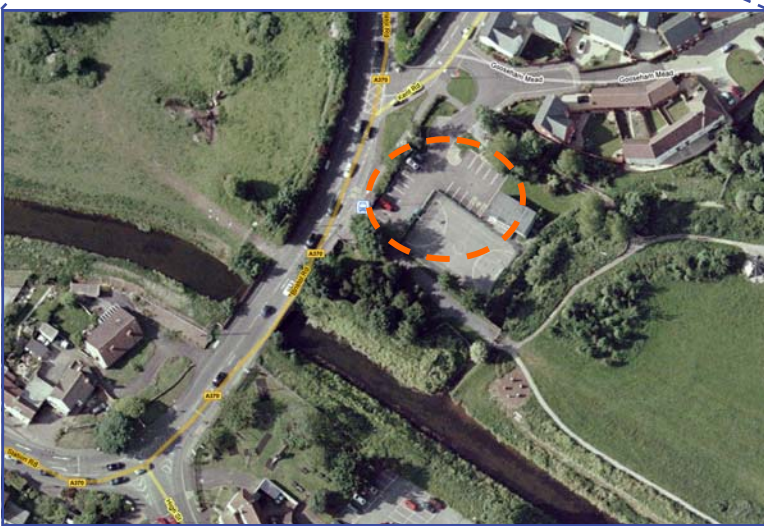

Mendip Outdoor Pursuits | Direction to Congresbury Yeo

Directions to Congresbury from M5 J21

- Head towards Bristol along A370
- At the traffic lights (A) continue towards Bristol (A370)
- After the traffic lights cross the river then take the first right turn
- Take the next immediate right
- Enter the car park

Directions to Congresbury from Bristol

- Leave Bristol along A370 following signs for Weston-S-Mare
- In Congresbury you will pass through traffic lights (B)
- After the traffic lights take the first turning on the left
- Take the next immediate right
- Enter the car park

These Directions should be used in conjunction with a road atlas | The nearest postcode for GPS is BS49 5BX

MENDIP OUTDOOR PURSUITS, The Warehouse, Silver Street, Congresbury, Bristol BS49 5EY a.
 01934 834877 t.
 01934 834888 f.
 info@mendipoutdoorpursuits.co.uk e.
 www.mendipoutdoorpursuits.co.uk w.