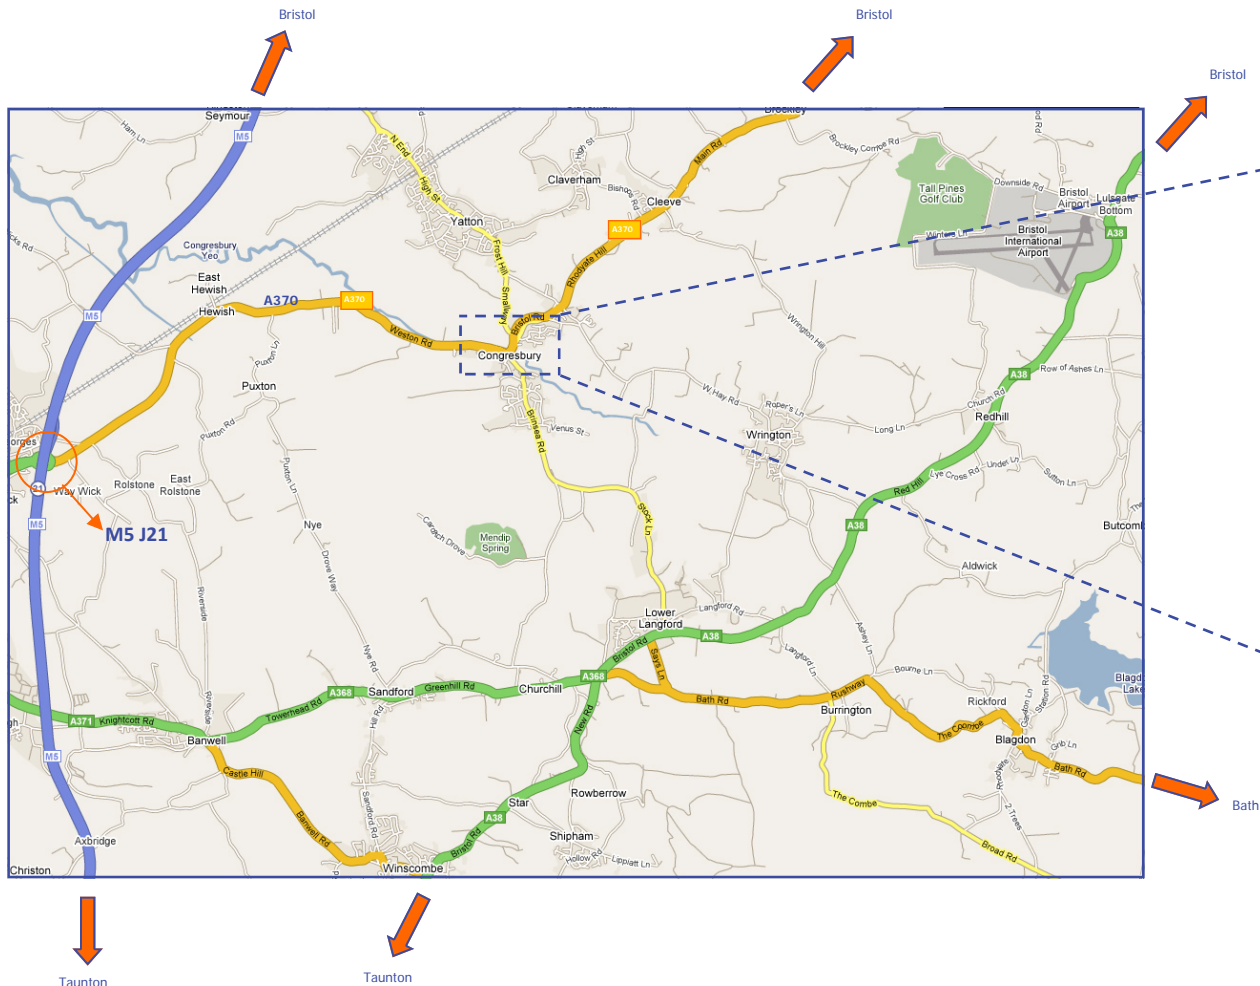

Mendip Outdoor Pursuits | Direction to Congresbury Yeo

Directions to Congresbury from M5 J21

- Head towards Bristol along A370
- At the traffic lights (A) continue towards Bristol (A370)
- After the traffic lights cross the river then take the first right turn
- Take the next immediate right
- Enter the car park

Directions to Congresbury from Bristol

- Leave Bristol along A370 following signs for Weston-S-Mare
- In Congresbury you will pass through traffic lights (B)
- After the traffic lights take the first turning on the left
- Take the next immediate right
- Enter the car park

These Directions should be used in conjunction with a road atlas | The nearest postcode for GPS is BS49 5BX

MENDIP OUTDOOR PURSUITS, The Warehouse, Silver Street, Congresbury, Bristol BS49 5EY a.
 01934 834877 t.
 01934 834888 f.
 info@mendipoutdoorpursuits.co.uk e.
 www.mendipoutdoorpursuits.co.uk w.