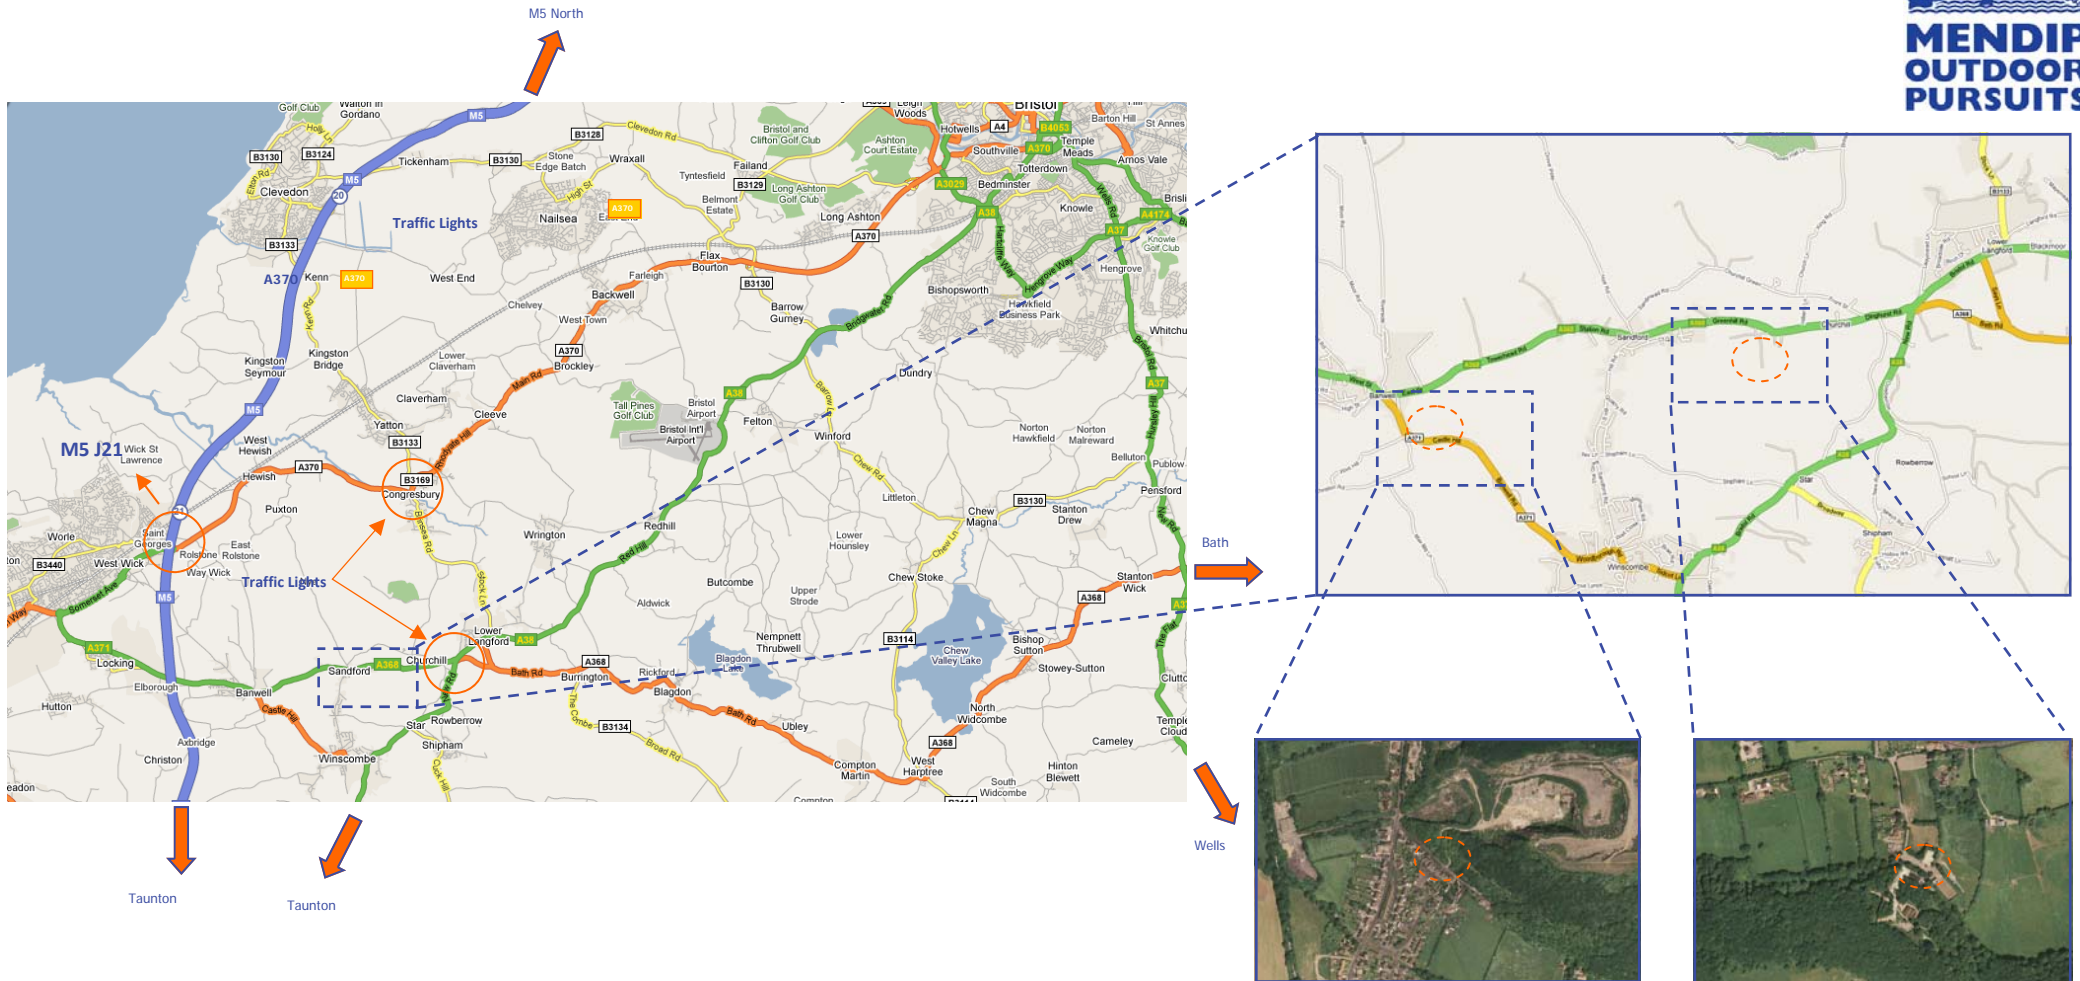

Mendip Outdoor Pursuits | Avon Ski and Action Centre and Sandford Quarry

Directions to Avon Ski and Action Centre from M5 J21

- Follow signs to Bristol along A370
- At Congresbury traffic lights turn right towards Churchill
- At mini round about take A38 towards Taunton and traffic lights
- At traffic Lights turn right towards Weston-s-Mare
- As you enter Sandford Village turn Left into Avon Ski and Action Centre

Directions to Sandford Quarry

- Follow directions to Lyncombe Lodge
- Continue into Sandford village
- Turn left towards Winscombe on Hill Road
- Take the third left onto Quarry Road
- If gates to the quarry are open drive into the quarry

These Directions should be used in conjunction with a road atlas | The nearest postcode for GPS is BS25 5PQ and BS25 5RL